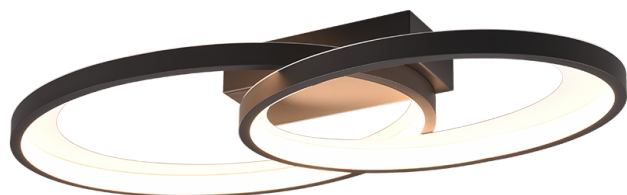

Ceiling lamp

MALAGA – R64482134

incl. 1x SMD, 25W · 1x 2900lm, 3000K

- **Wall- & ceiling mounting**
- **IP20**

Material construction

Metal · schwarz-weiß

Product dimensions

Width: 57cm
Height: 8cm
Depth: 30cm
Weight: 1,165kg

Technical data

Light source: SMD – LED (integrated)
Watt: 25W
Lumen: 1x 2900lm
Kelvin: 3000K
Color rendering (CRI): > 80 CRI
Lifetime: 25000H
Switching cycles: 15000x ON/OFF

Support & Download Links

[Manual](#)
[Drawing](#)
[Declaration of conformity](#)
[Safety notes](#)
[Warranty Statement](#)