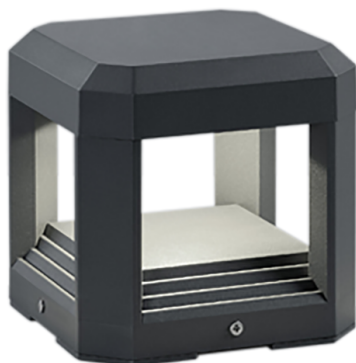

Wall lamp

LOGONE – 222360142

incl. 1x SMD, 11W · 1x 1300lm, 3000K

- **OSRAM inside**
- **Wallmounting**
- **IP65**

Material construction

Diecast aluminium ·
Anthracite

Product dimensions

Width: 15cm
Height: 15cm
Weight: 1,255kg

Technical data

Light source: SMD – LED (integrated)
Watt: 11W
Lumen: 1x 1300lm
Kelvin: 3000K
Color rendering (CRI): > 80 CRI
Lifetime: 50000H
Switching cycles: 30000x ON/OFF

Support & Download Links

[Manual](#)
[Drawing](#)
[Declaration of conformity](#)
[Safety notes](#)
[Warranty Statement](#)

operating voltage: 230V ~ 50Hz
Protection grade: 1
IP classification: IP65

Dealer information

EAN Code: 4017807384321
Customs number: 94051190900

Packaging dimensions & weight

Quantities: 1
Width: 16cm
Height: 17cm
Depth: 16cm
Weight: 1,420kg